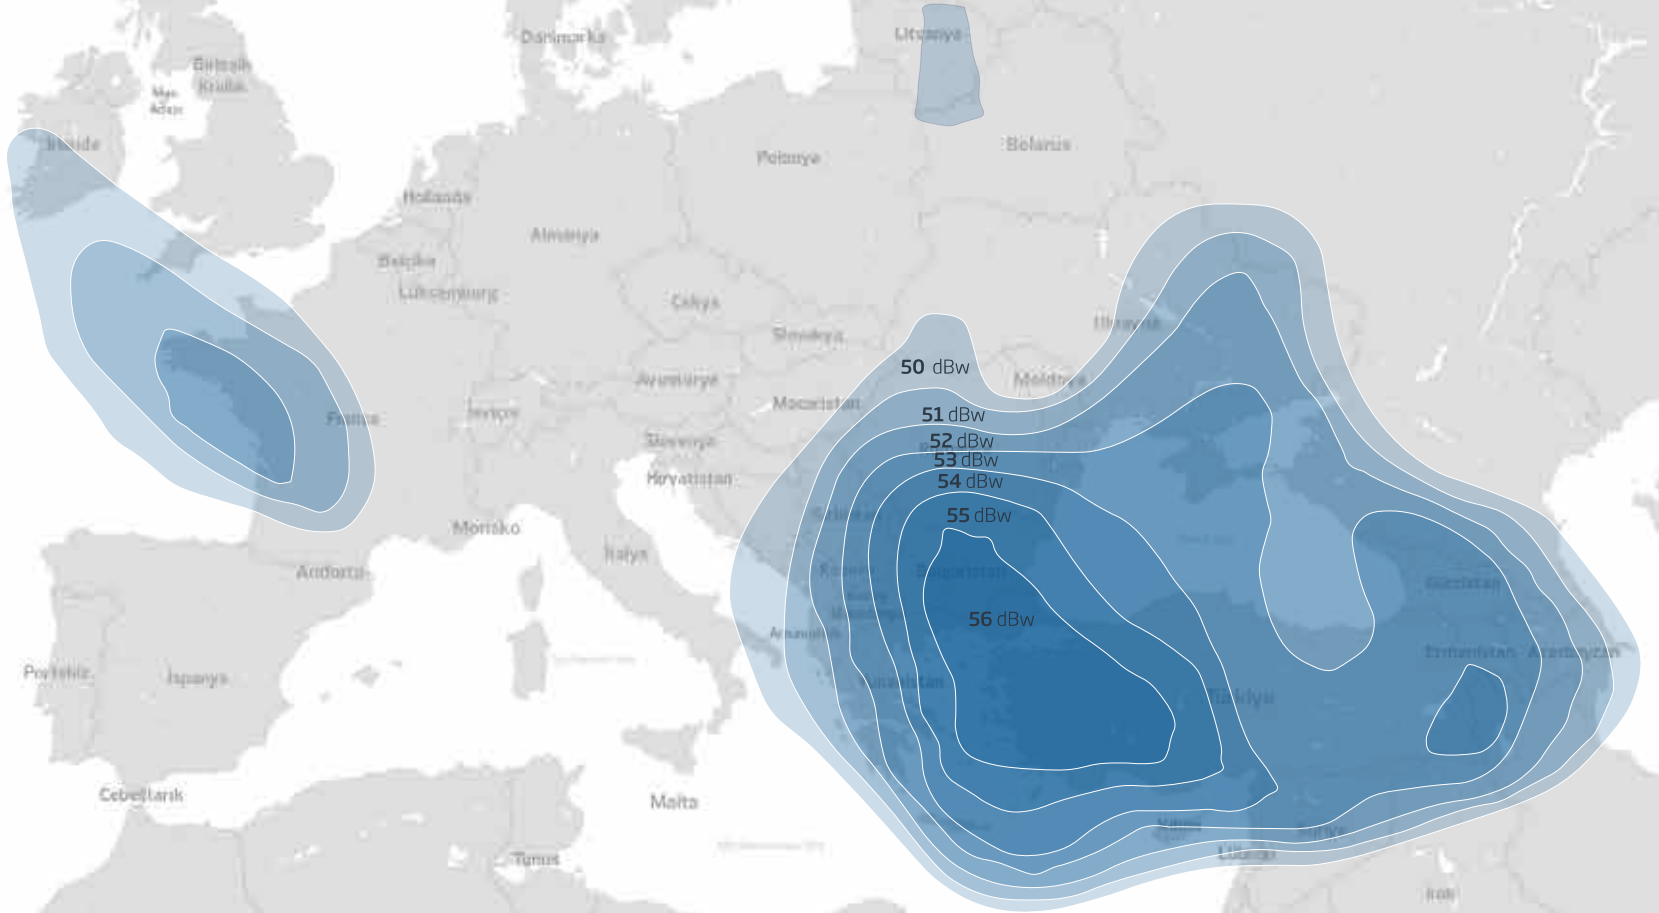

EIRP

Ka-Bant Batı Kapsama Alanı
Ka-Band West Coverage Area