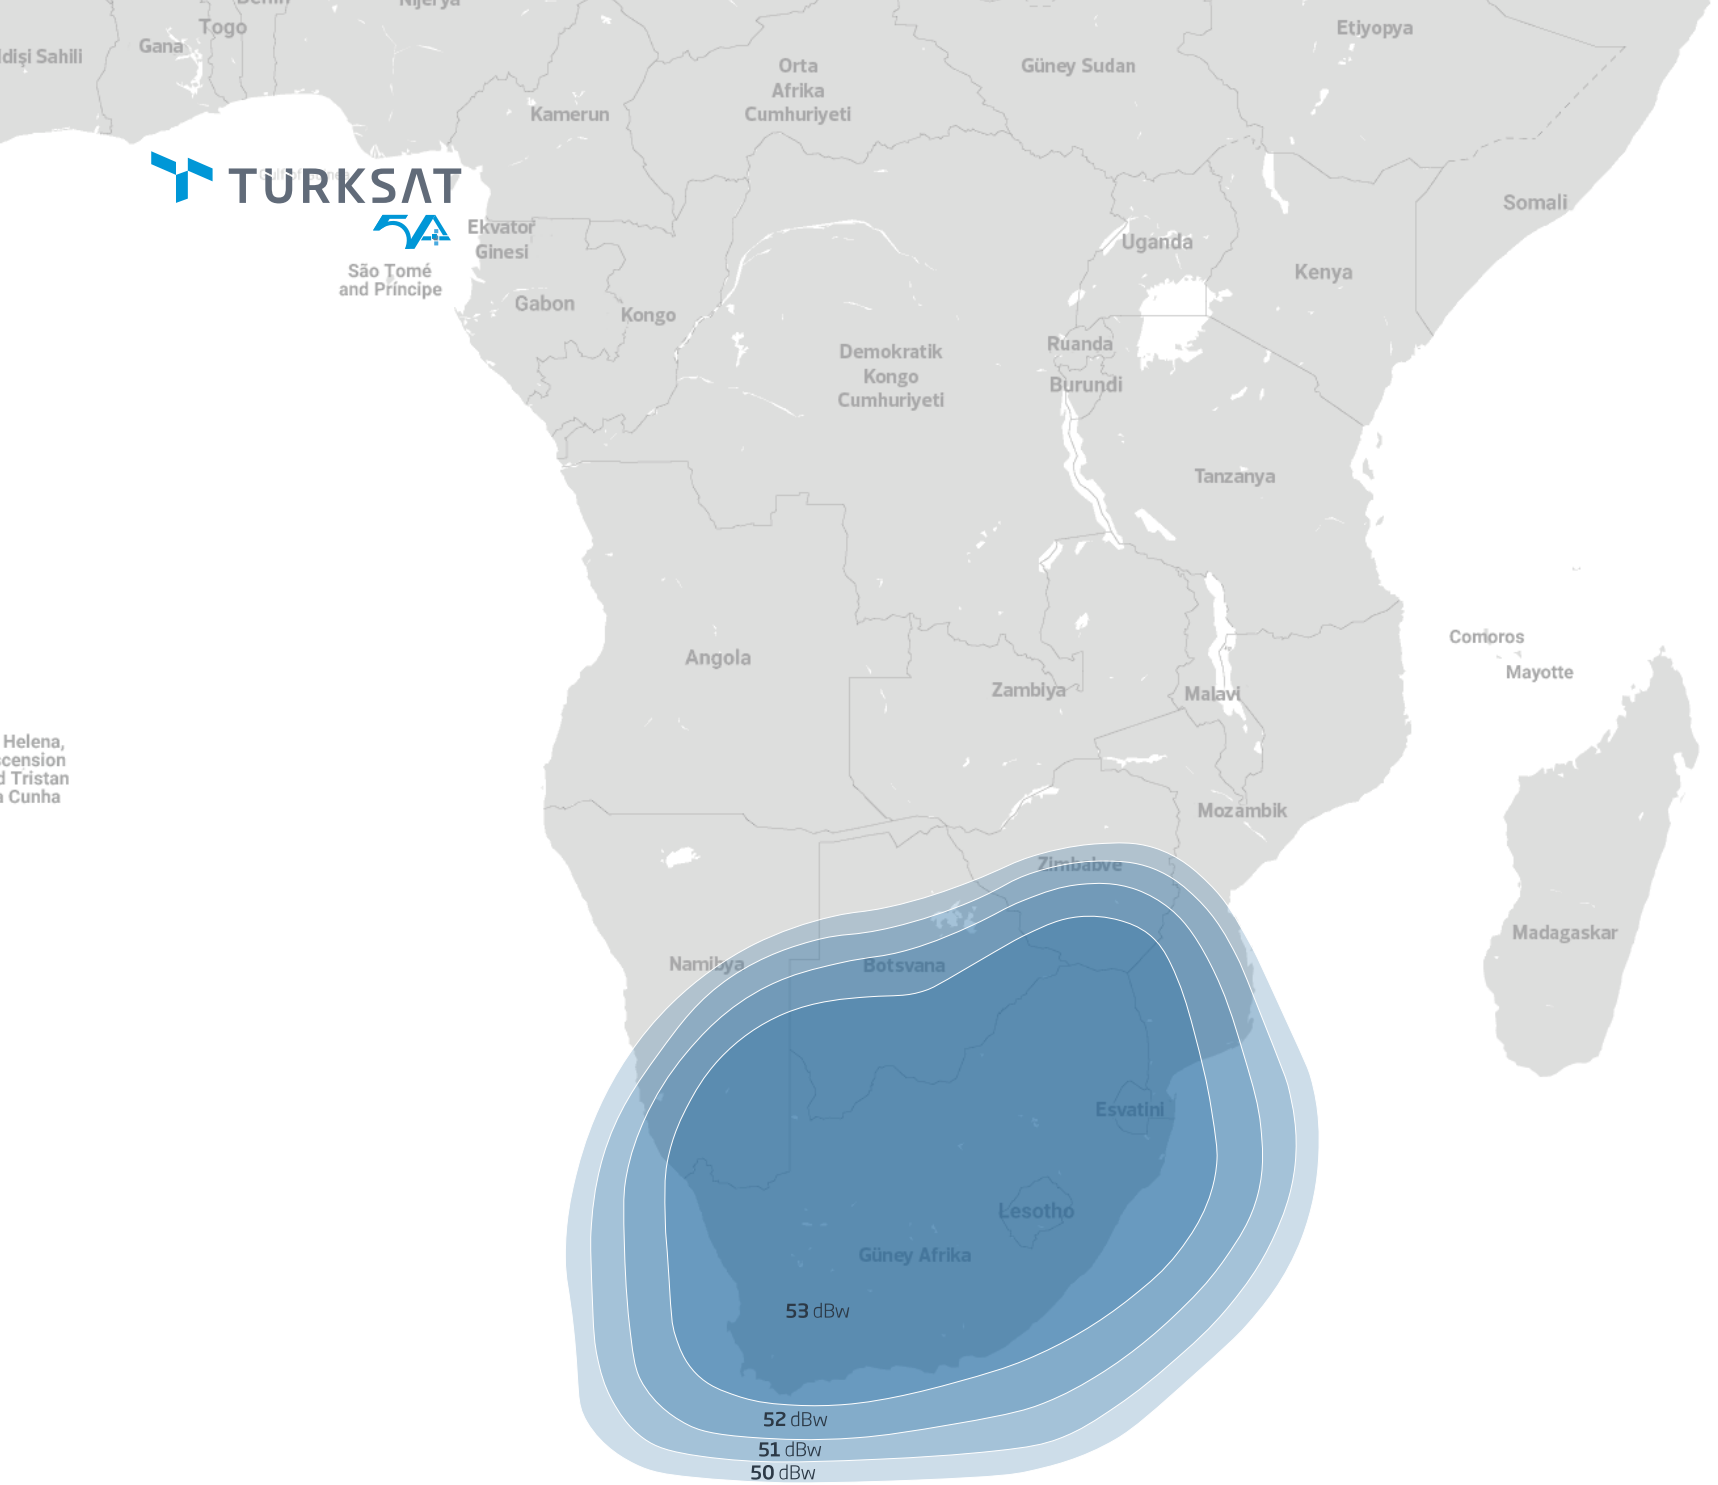

Andorra

Portekiz

İspanya

Tyrrhenian Sea

Gürcistan

Ermenistan

Türkiye

Cebelitarık

Malta

Mediterranean Sea

Kıbrıs

Suriye

Lübnan

Ürdün

İsrail

Irak

EIRP

Ku-Bant Doğu Kapsama Alanı
Ku-Band East Coverage Area

Ku-Bant / Yeni Ku-Bant Mena
Ku-Band / New Ku-Band Mena

EIRP

TURKSAT

So Tome
and Prncipe

Ku-Bant / Yeni Ku-Bant Gney Afrika
Ku-Band / New Ku-Band South Africa

Türksat 5A provides service at the 31° East orbital location via its Ku frequency band, which covers Turkey, Middle East, Europe, North and South Africa. To learn more about Türksat 5A, please visit <https://uydu.turksat.com.tr/en>