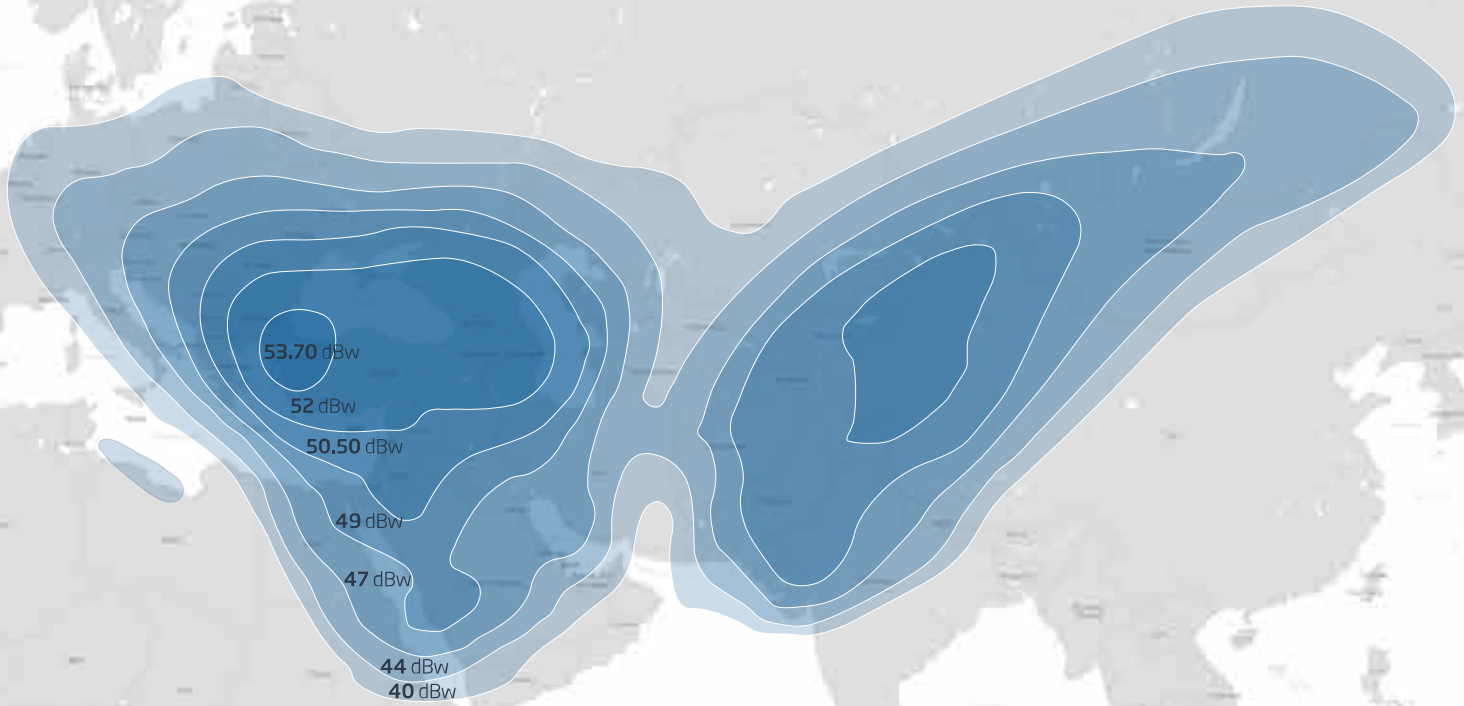

EIRP

Ku-Bant Doğu Kapsama Alanı
Ku-Band East Coverage Area