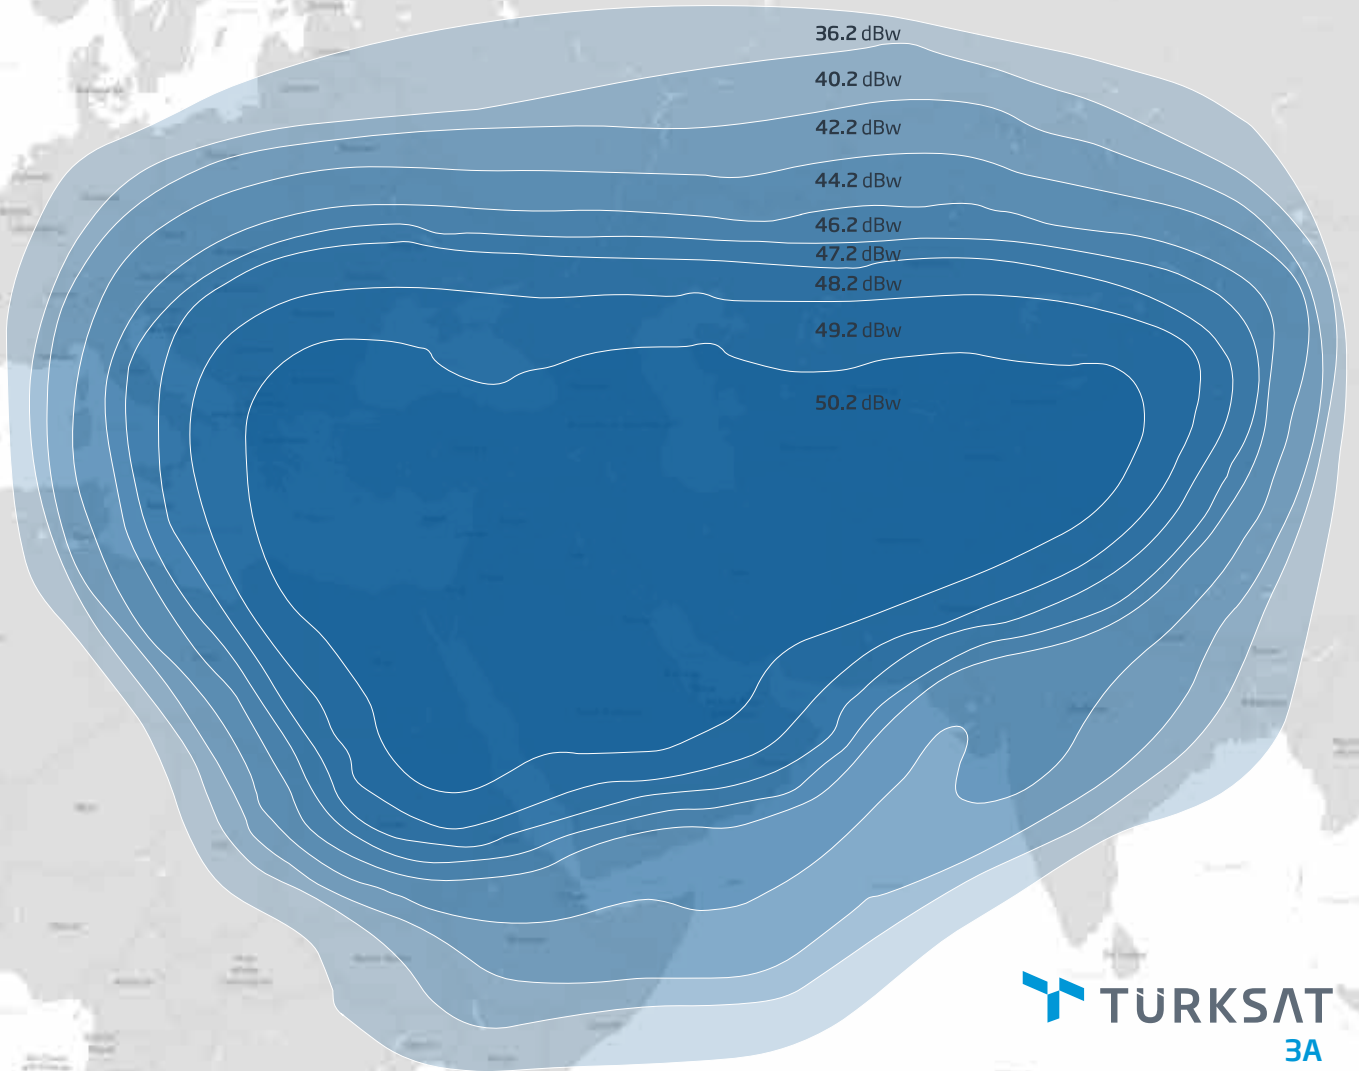

Offering TV and radio broadcasting, voice and data services across a wide geographic range covering Türkiye, Europe, Africa, Middle East and Asia, Türksat provides flexible solutions to meet the needs of customers in regions where no terrestrial infrastructure exists. Türksat satellites, which use Ku and Ka bands, operate at the 31°, 42° and 50° East orbital locations.

Haberleşme Uyduları Kapsama Alanları
Communication Satellite Coverage Areas

 **TÜRKSAT**
3A

Satellite Details

Satellite Name	Türksat 3A
Manufacturer	Alcatel (Thales) Alenia Space Industries
Platform	SpaceBus 4000B2
Launch Date	13.06.2008
Launch Mass	3110 kg
Power	6127 W
Stabilization Type	3 Axis Control
Orbital Location	42° East
Orbital Window	E / W : $\pm 0.1^\circ$ N/S: $\pm 0.05^\circ$
Design Lifetime	15 years
Maneuver Lifetime	20 years
Uplink Band	Ku-Band
Downlink Band	Ku-Band
Ku-Band Transponders	36 & 72 MHz
Uplink Coverage Options	Turkey, Europe, Middle East, North Africa and Central Asia
Downlink Coverage Options	Europe, Middle East, North Africa and Central Asia

Bati Kapsama Alanı
West Coverage Area

EIRP

EIRP

Doğu Kapsama Alanı
East Coverage Area

Türksat 3A, pek çok TV kanalının yayın yaptığı 42° Doğu lokasyonunda yer almaktadır. Daha fazla bilgi için <https://uydu.turksat.com.tr> adresini ziyaret ediniz.